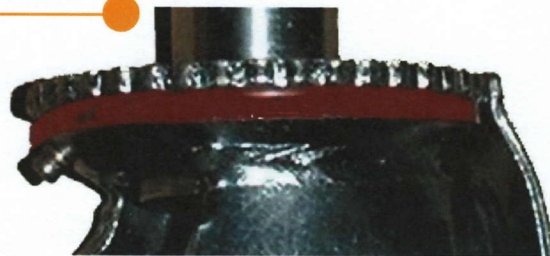

## Scaffold

## THE NEXT GENERATION CASTER

The next generation caster builds upon the best features of the ones that came before. Double ball bearings, one set on each side of the turret, are still used so the caster rotates on the full width of the roller bearings. The whole caster, including both sides of the turret, are still completely plated for rust protection and the wide foot-print (1-3/8" contact to ground) and protected with easy to reach grease zerts (fittings) for routine maintenance are still standard features. But now, by adding new engineering to the best features of the old caster, you get a lot more for your money.

The bearing set on top of the turret is now protected by a heavyweight gasket and the bottom set is recessed under the turret. Both bearing sets are still serviced by a grease zert, but having the gasket around the top set now provides enough resistance to back flush any dirt from the bottom set. Every time you lubricate is like getting a mini-overhaul.

New STEEL-SET teeth on all 360 degrees of the turret lock into ten solid steel teeth on the wheel lock within 1-5/8" for an extremely aggressive, bi-directional hold. STEEL-SET teeth increase the number of holding surfaces by 250% and the strength of the hold by even more.