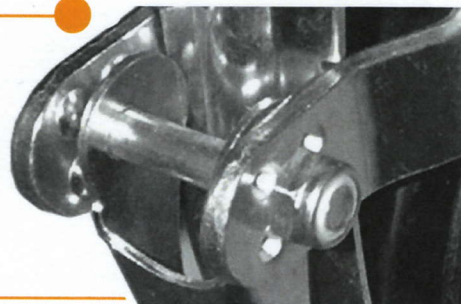

## THE NEXT GENERATION CASTER

The next generation caster builds upon the best features of the ones that came before. Double ball bearings, one set on each side of the turret, are still used so the caster rotates on the full width of the roller bearings. The whole caster, including both sides of the turret, are still completely plated for rust protection and the wide foot-print (1-3/8" contact to ground) and protected with easy to reach grease zerts (fittings) for routine maintenance are still standard features. But now, by adding new engineering to the best features of the old caster, you get a lot more for your money.

The bearing set on top of the turret is now protected by a heavyweight gasket and the bottom set is recessed under the turret. Both bearing sets are still serviced by a grease zert, but having the gasket around the top set now provides enough resistance to back flush any dirt from the bottom set. Every time you lubricate is like getting a mini-overhaul.

New STEEL-SET teeth on all 360 degrees of the turret lock into ten solid steel teeth on the wheel lock within 1-5/8" for an extremely aggressive, bi-directional hold. STEEL-SET teeth increase the number of holding surfaces by 250% and the strength of the hold by even more.

Since the STEEL-SET teeth provide such an efficient lock, the locking mechanism was also improved. The old "nautilus" type lock system requires two hands, usually a leverage devise, and it always seems to need more room than you have. By contrast, this new next generation STEEL-SET Locking Caster can be locked with one hand, using no tools and in less room than you ever thought possible. You have to buy this caster.